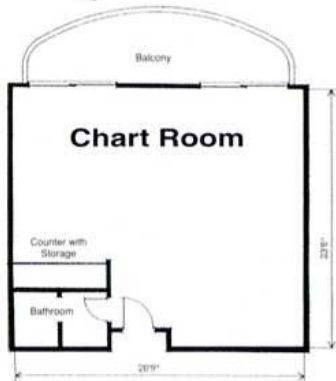

The Marina del Rey Hotel

A gem set amidst the blue Pacific

Our meeting and banquet facilities now offer more than 10,000 square feet of meeting space, all with spectacular marina views. In addition, we have two outdoor waterfront locations that can accommodate social and banquet functions.

ROOM	DIMENSION	SQ.FT	THEATER	CLSRM	BANQUET	RECEP	U-SHAPE	CONFERENCE
Regatta	75' X 38'	2900	375	200	250	450	65	80
Edgewater	34' X 31'	1054	80	50	70	125	30	36
Marina	22' X 30'	660	60	30	50	80	24	26
Waterfront	54' X 47'	2538	200	140	170	300	40	50
Surf	33' X 25'6"	617	50	26	40	60	18	20
Fleet	35' X 30'6"	677	50	26	40	60	18	20
Chart	26'9" X 23'6"	635	50	30	40	60	20	28
Garden Gazebo			400	n/a	450	600	n/a	n/a
Garden Poolside			n/a	n/a	250	400	n/a	n/a