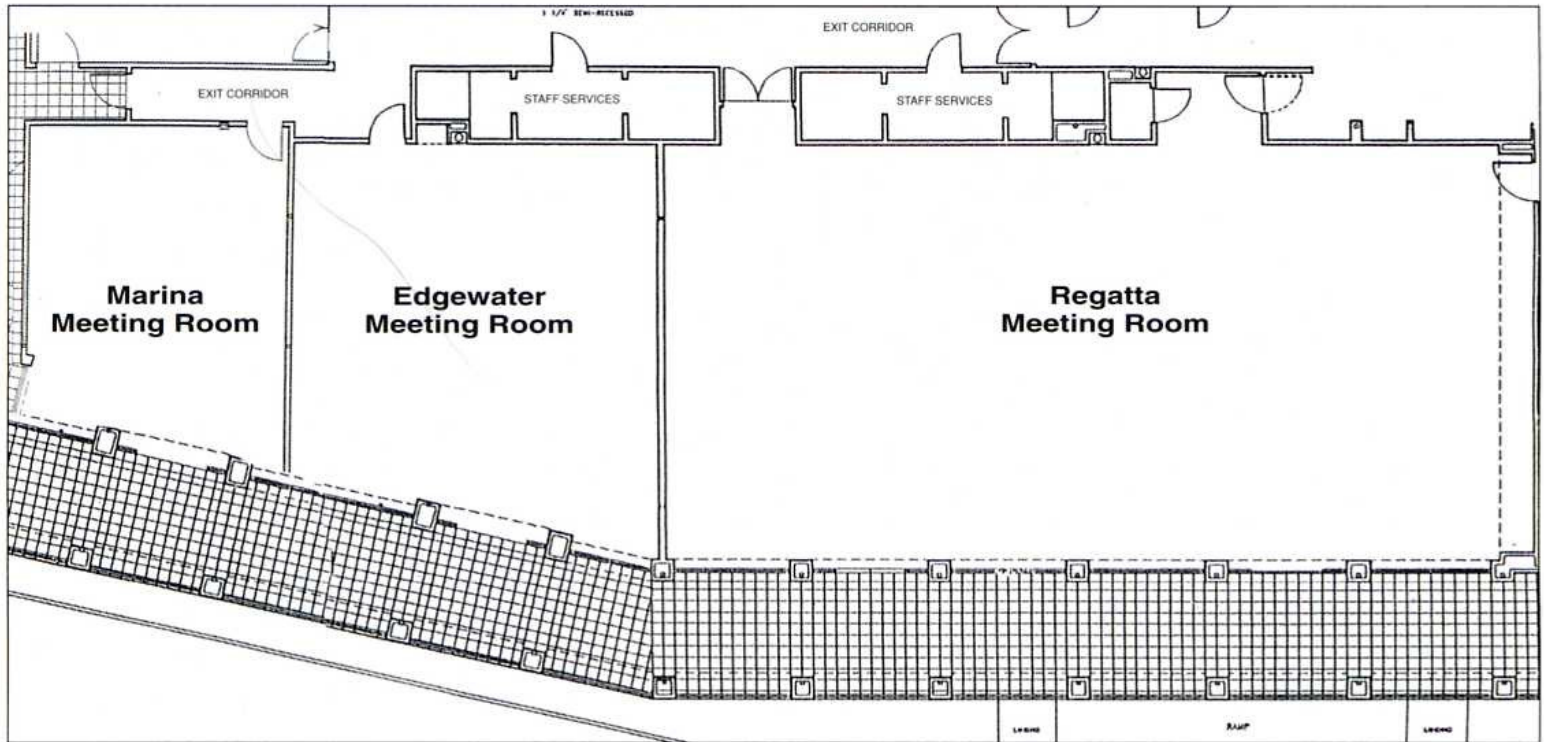

The Marina del Rey Hotel

A gem set amidst the blue Pacific

Our meeting and banquet facilities now offer more than 10,000 square feet of meeting space, all with spectacular marina views. In addition, we have two outdoor waterfront locations that can accommodate social and banquet functions.

ROOM	DIMENSION	SQ.FT	THEATER	CLSRM	BANQUET	RECEP	U-SHAPE	CONFERENCE
Regatta	75' X 38'	2900	375	200	250	450	65	80
Edgewater	34' X 31'	1054	80	50	70	125	30	36
Marina	22' X 30'	660	60	30	50	80	24	26
Waterfront	54' X 47'	2538	200	140	170	300	40	50
Surf	33' X 25'6"	617	50	26	40	60	18	20
Fleet	35' X 30'6"	677	50	26	40	60	18	20
Chart	26'9" X 23'6"	635	50	30	40	60	20	28
Garden Gazebo			400	n/a	450	600	n/a	n/a
Garden Poolside			n/a	n/a	250	400	n/a	n/a