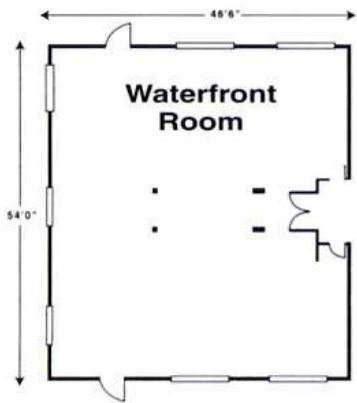

The Marina del Rey Hotel

A gem set amidst the blue Pacific

Our meeting and banquet facilities now offer more than 10,000 square feet of meeting space, all with spectacular marina views. In addition, we have two outdoor waterfront locations that can accommodate social and banquet functions.

ROOM	DIMENSION	SQ.FT	THEATER	CLSRM	BANQUET	RECEP	U-SHAPE	CONFERENCE
Regatta	75' X 38'	2900	375	200	250	450	65	80
Edgewater	34' X 31'	1054	80	50	70	125	30	36
Marina	22' X 30'	660	60	30	50	80	24	26
Waterfront	54' X 47'	2538	200	140	170	300	40	50
Surf	33' X 25'6"	617	50	26	40	60	18	20
Fleet	35' X 30'6"	677	50	26	40	60	18	20
Chart	26'9" X 23'6"	635	50	30	40	60	20	28
Garden Gazebo			400	n/a	450	600	n/a	n/a
Garden Poolside			n/a	n/a	250	400	n/a	n/a